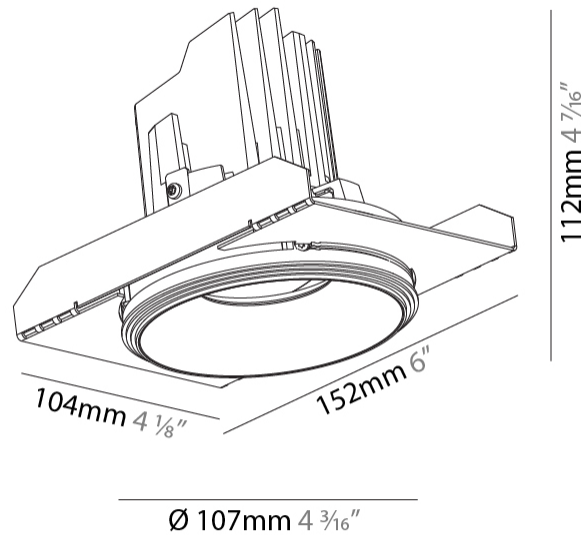

ELECTRICAL

Lamp Type: LED (Zhaga Standard)
Input Wattage (W): 15.5
Total Output Wattage (W): 14.5
Dimming: Tri-Mode (Non-Dimming and Phase Dimming (120Vac only) and 0-10V Dimming)
Driver Included: No
Driver Location: Recessed Housing
Driver Type: Constant Current - Universal
Driver Class: Class 2
Housing: See components
Input Voltage (V): 120 - 277
Constant Current (MA): 500

LED

Number of LEDs: 1
Color Temperature (°K): 2700 / 3000 / 3500 / 4000
Max. Delivered Lumen (lm): 940 / 980 / 1029 / 1050
Nominal Lumen (lm): 1386 / 1438 / 1511 / 1542
CRI: >90 CRI
Efficiency (%): 87.9 / 88.4 / 87.9
Lamp Life (hrs): 50000
Upon Request: RGB-W Tunable White Special Color Temperature Special LED

OPTICAL

Reflector: 20 / 40 / 60
Adjustability: Rotational 355°; Tilt 10°
Upon Request: Special Beam Angles

RATINGS AND CERTIFICATIONS

Zaneen Group Inc. © 2024, T 1800-388-3382, F 416-247-9319, www.zaneen.com
Certified By: Certified for North American Standards
Available for international specifications by adding "INT" at the end of the existing Model #. For assistance on 'custom' specifications, contact zteam@zaneen.com.
IP Rating: IP20
If a conflict occurs to supply the best product, we reserve the right to change specifications or materials without notice. The most recent specification sheets are found at zaneen.com