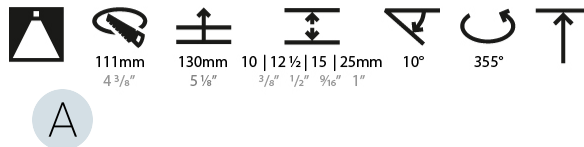

ELECTRICAL

Lamp Type: LED (Zhaga Standard)
Input Wattage (W): 15.5
Total Output Wattage (W): 14.5
Dimming: Tri-Mode (Non-Dimming and Phase Dimming (120Vac only) and 0-10V Dimming)
Driver Included: No
Driver Location: Recessed Housing
Driver Type: Constant Current - Universal
Driver Class: Class 2
Housing: See components
Input Voltage (V): 120 - 277
Constant Current (MA): 500

LED

Number of LEDs: 1
Color Temperature (°K): 2700 / 3000 / 3500 / 4000
Max. Delivered Lumen (lm): 940 / 980 / 1029 / 1050
Nominal Lumen (lm): 1386 / 1438 / 1511 / 1542
CRI: >90 CRI
Efficiency (%): 87.9 / 88.4 / 87.9
Lamp Life (hrs): 50000
Upon Request: RGB-W Tunable White Special Color Temperature Special LED

OPTICAL

Reflector: 20 / 40 / 60
Adjustability: Rotational 355°; Tilt 10°
Upon Request: Special Beam Angles

RATINGS AND CERTIFICATIONS

Zaneen Group Inc. © 2024, T 1800-388-3382, F 416-247-9319, www.zaneen.com
Certified By: Certified for North American Standards
Available for international specifications by adding "INT" at the end of the existing Model #. For assistance on 'custom' specifications, contact zteam@zaneen.com.
IP Rating: IP20
If a conflict occurs to supply the best product, we reserve the right to change specifications or materials without notice. The most recent specification sheets are found at zaneen.com